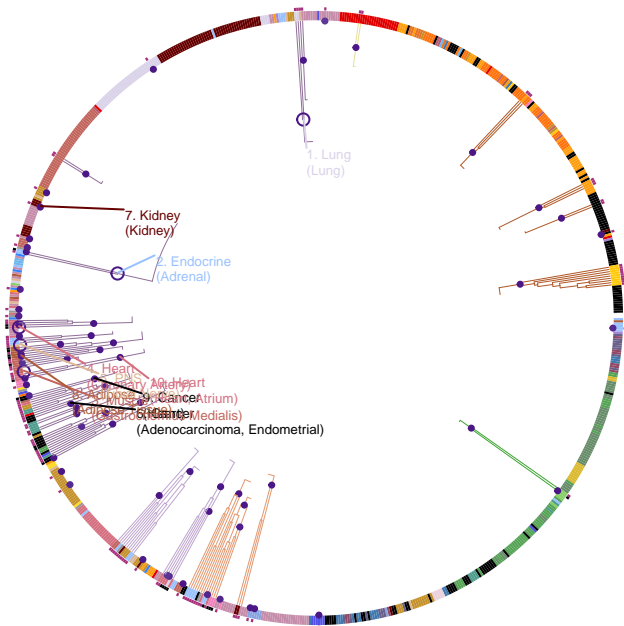

Systolic blood pressure

27841878

295,529 European ancestry individuals, 8,231 Latino individuals, 3,058 African American individuals, 2,029 African British individuals, 7,701 East Asian ancestry individuals, 2,735 South Asian ancestry individuals, 1,979 mixed and unknown ancestry individuals