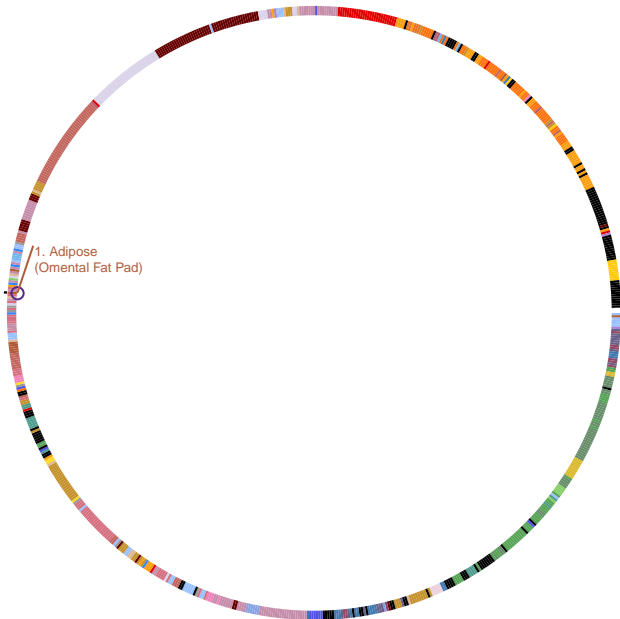

Systolic blood pressure

27618448

120,473 European ancestry individuals, 21,503 African American individuals, 4,586 Hispanic individuals