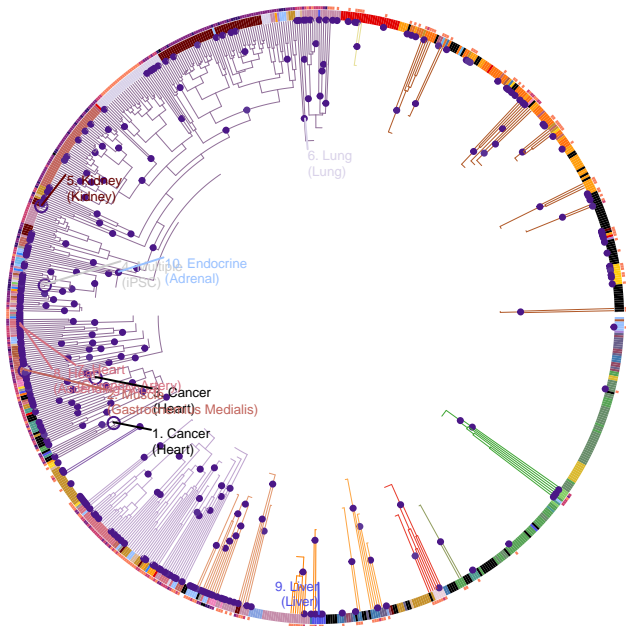

# Systolic blood pressure

30595370

approximately 422,000 European ancestry individuals