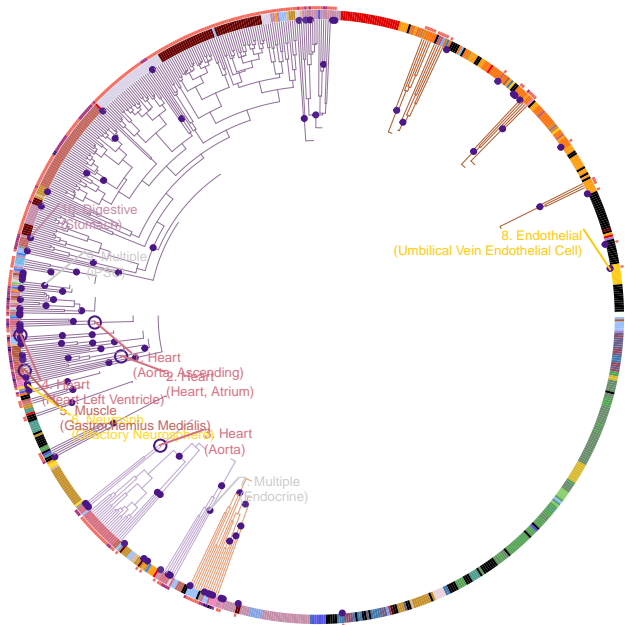

# Pulse pressure

27841878

295,529 European ancestry individuals, 8,231 Latino individuals, 3,058 African American individuals, 2,029 African British individuals, 7,701 East Asian ancestry individuals, 2,735 South Asian ancestry individuals, 1,979 mixed and unknown ancestry individuals