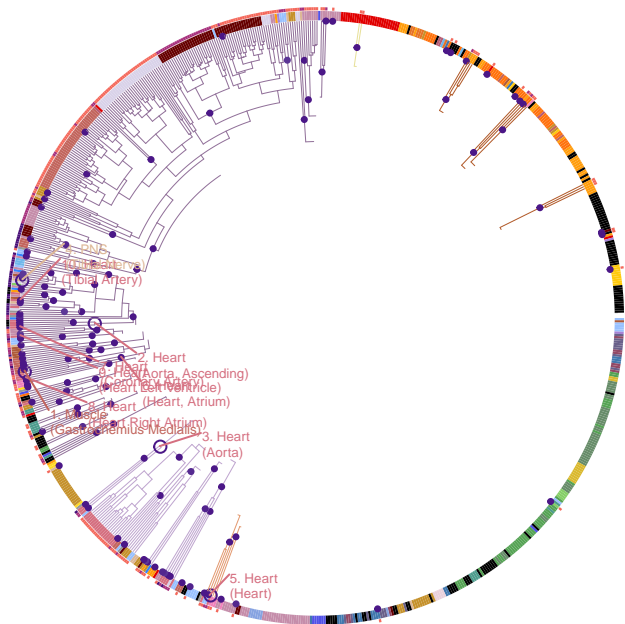

# Pulse pressure

30578418

365,998 European ancestry individuals, 63,490 African ancestry individuals, 22,802 Hispanic individuals, 4,792 Asian ancestry individuals, 2,695 Native American ancestry individuals