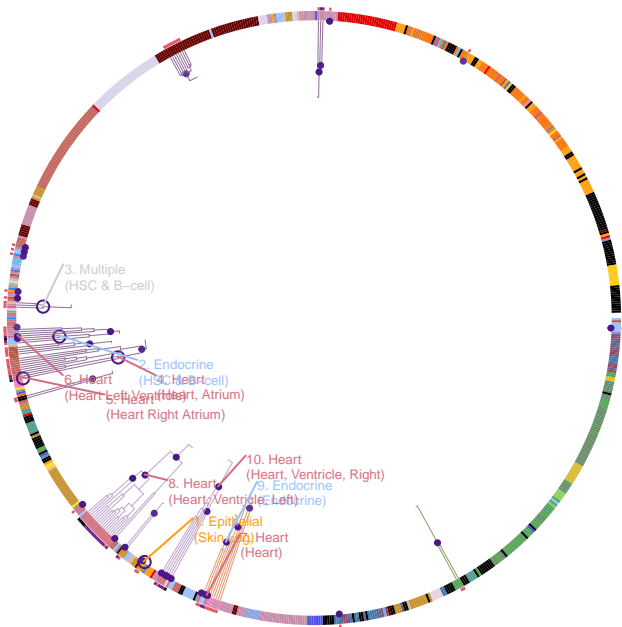

# Resting heart rate

27798624

127,919 European ancestry individuals, 2,478 Asian ancestry individuals, 1,734 Black individuals, 684 Mixed ancestry individuals, 1,436 individuals