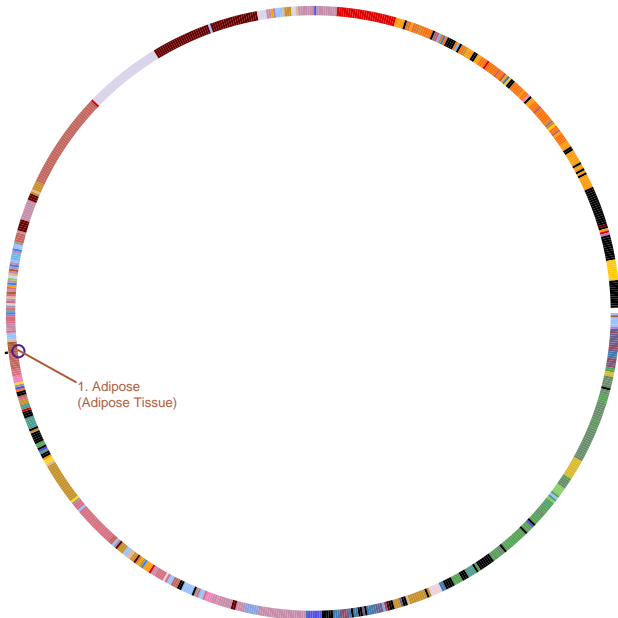

# Waist-to-hip ratio adjusted for BMI in non-smokers

28443625

75,379 European ancestry women, 45,811 European ancestry men, 4,856 European ancestry individuals, 8,799 African American/Afro-Caribbean ancestry women, 1,803 African American/Afro-Caribbean ancestry men, 1,020 Indian Asian ancestry women, 6,691 Indian Asian ancestry men, 1,526 Filipino ancestry women, 2,469 Hispanic/Latino ancestry women, 1,318 Hispanic/Latino ancestry men