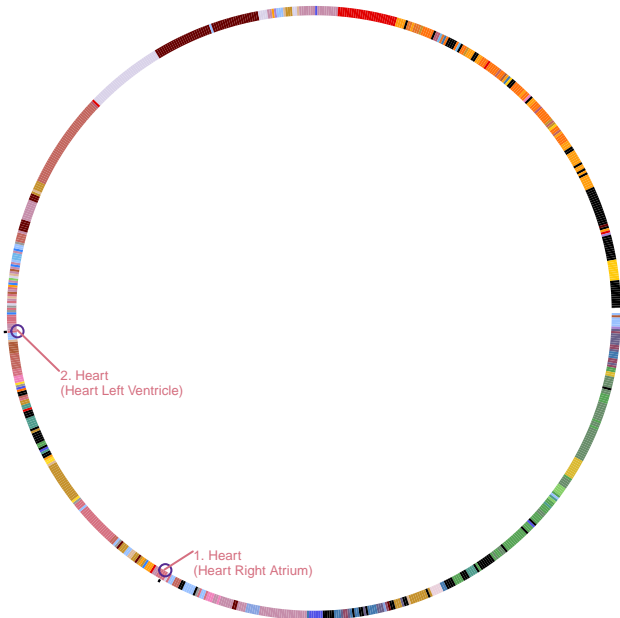

Hip circumference adjusted for BMI

25673412

up to 56,910 European ancestry men, up to 86,570 European ancestry women