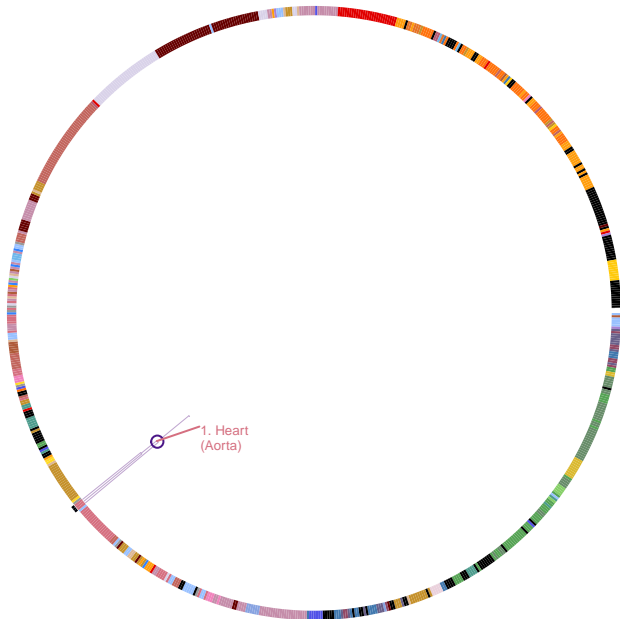

Systolic blood pressure

26969751

5,008 European ancestry prepubescent females, 5,082 European ancestry prepubescent males, 4,238 European ancestry pubescent females, 4,185 European ancestry pubescent males, 2,680 European ancestry post-pubescent females, 2,496 European ancestry post-pubescent males