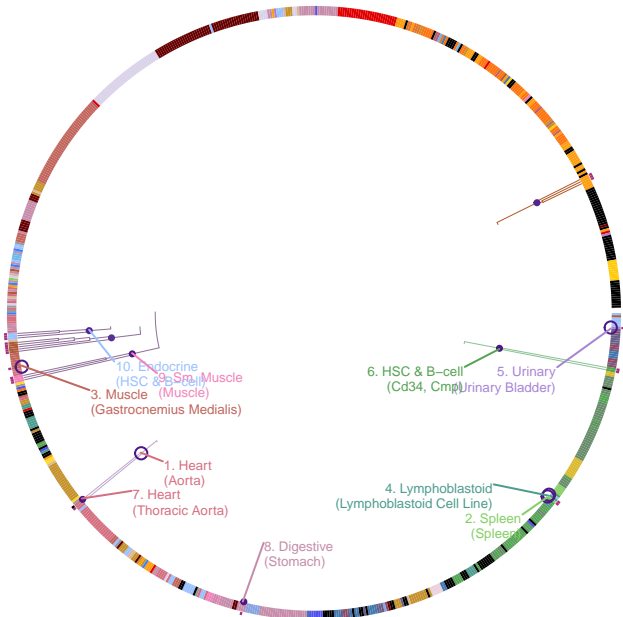

Diastolic blood pressure

30578418

365,998 European ancestry individuals, 63,490 African ancestry individuals, 22,802 Hispanic individuals, 4,792 Asian ancestry individuals, 2,695 Native American ancestry individuals