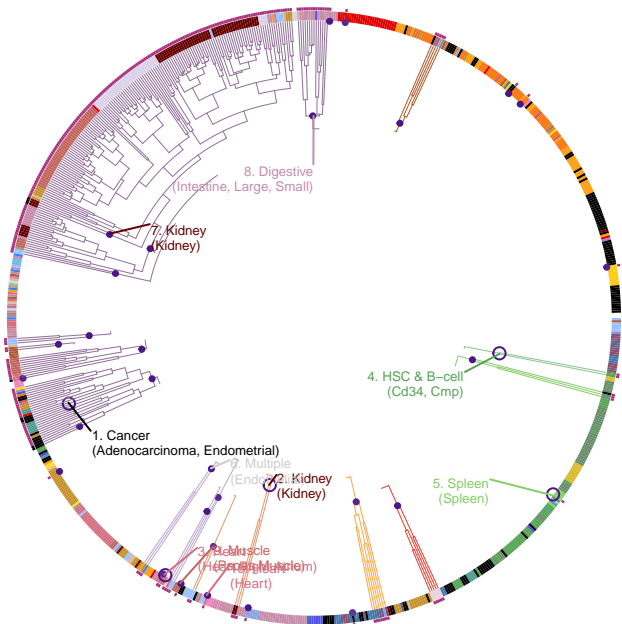

Systolic blood pressure

28739976

150,134 European ancestry individuals