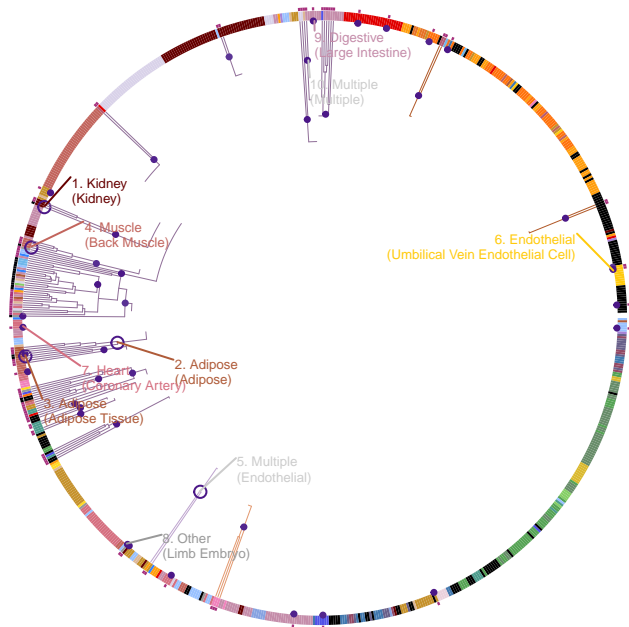

Waist-to-hip ratio adjusted for BMI

26426971

up to 113,720 European ancestry men, up to 138,655 European ancestry women