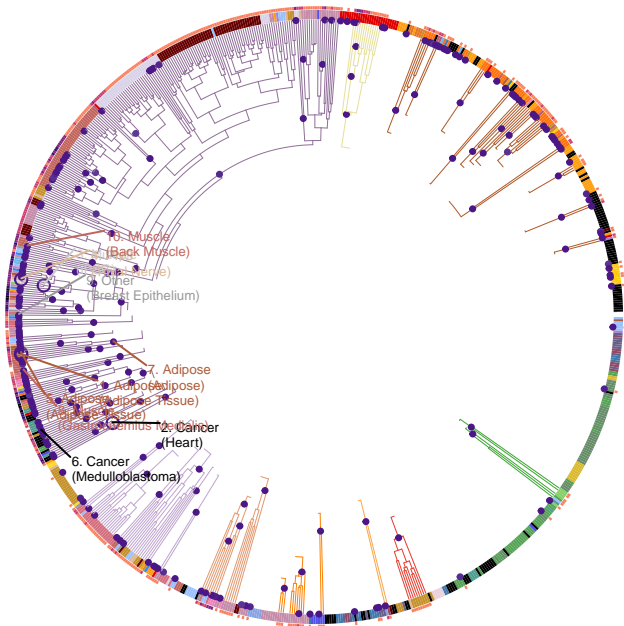

Waist-hip ratio

30595370

approximately 458,000 European ancestry individuals