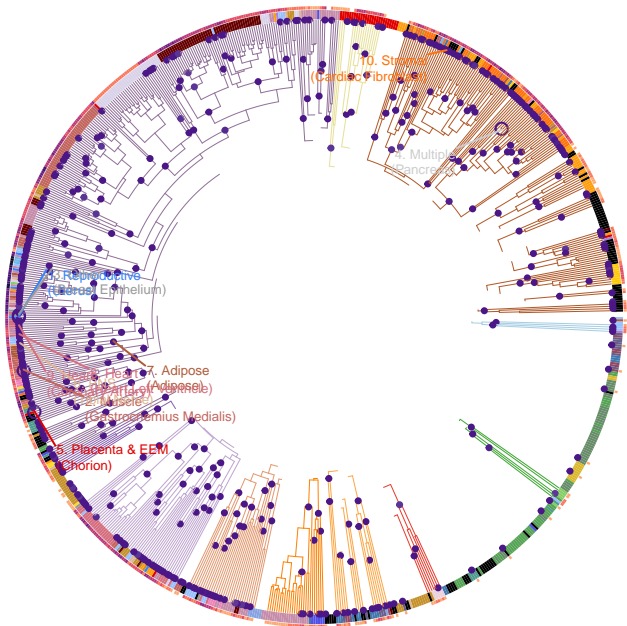

# Heel bone mineral density

30598549

426,824 British ancestry individuals