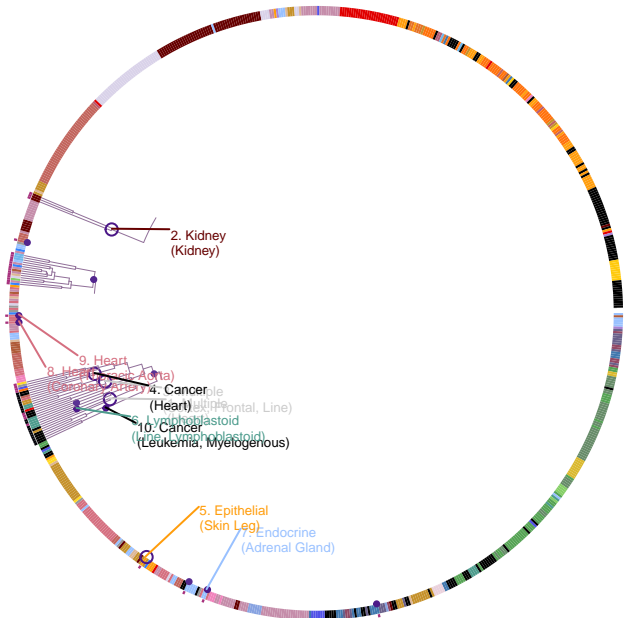

Systolic blood pressure

27618452

up to 201,529 European ancestry individuals