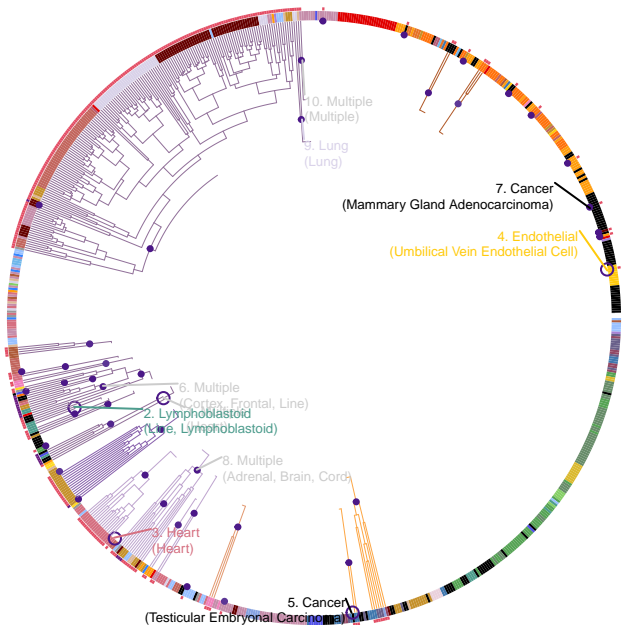

# Intelligence

29942086

269,867 European ancestry individuals