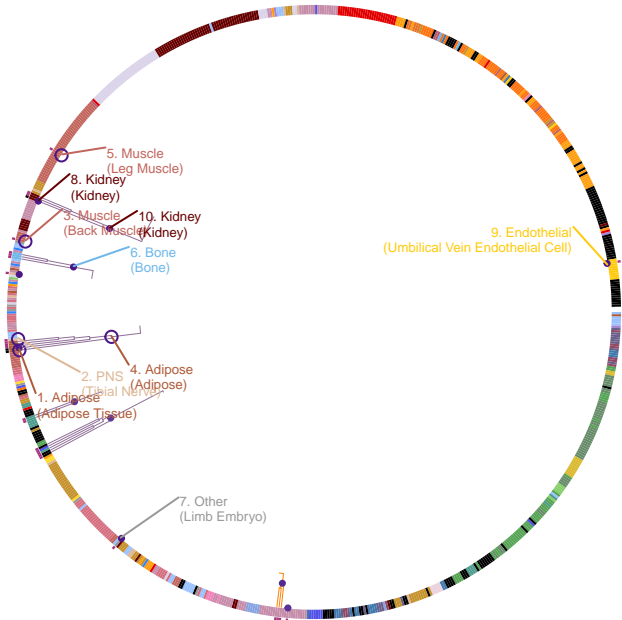

Waist-to-hip ratio adjusted for BMI (adjusted for smoking behaviour)

28443625

95,362 European ancestry women, 62,085 European ancestry men, 5,829 European ancestry individuals, 10,500 African American/Afro-Caribbean ancestry women, 2,706 African American/Afro-Caribbean ancestry men, 1,030 Indian Asian ancestry women, 7,648 Indian Asian ancestry men, 1,793 Filipino ancestry women, 2,944 Hispanic/Latino ancestry women, 1,764 Hispanic/Latino ancestry men