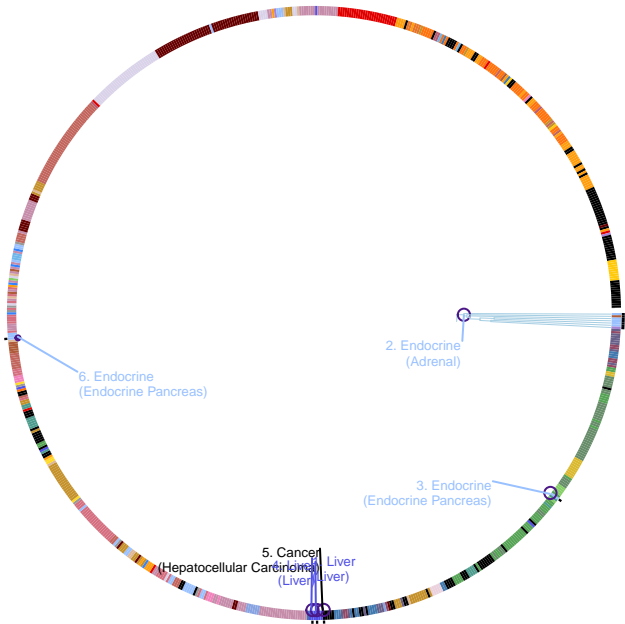

LDL cholesterol

25961943

up 62,166 European ancestry individuals