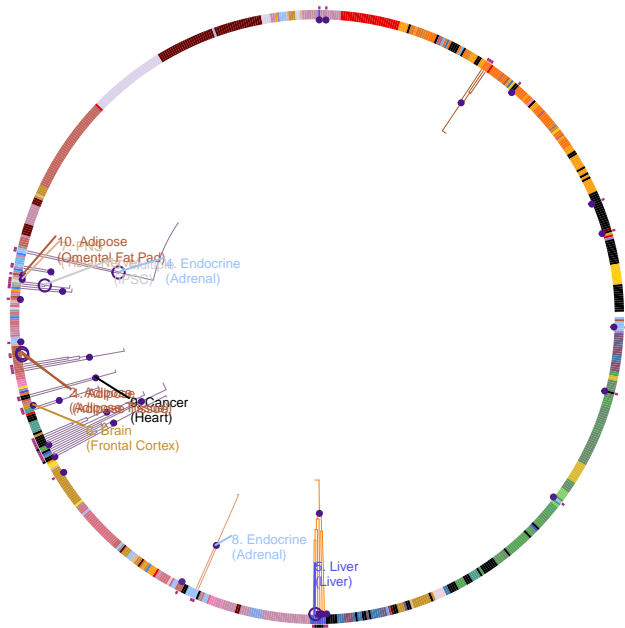

HDL cholesterol

30275531

215,551 European ancestry individuals, 57,332 African American individuals, 24,743 Hispanic individuals