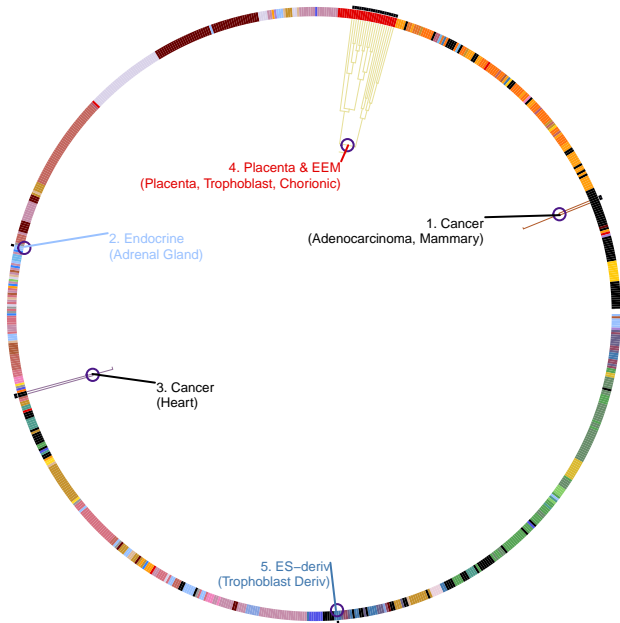

Hip circumference

25673412

up to 56,910 European ancestry men, up to 86,570 European ancestry women