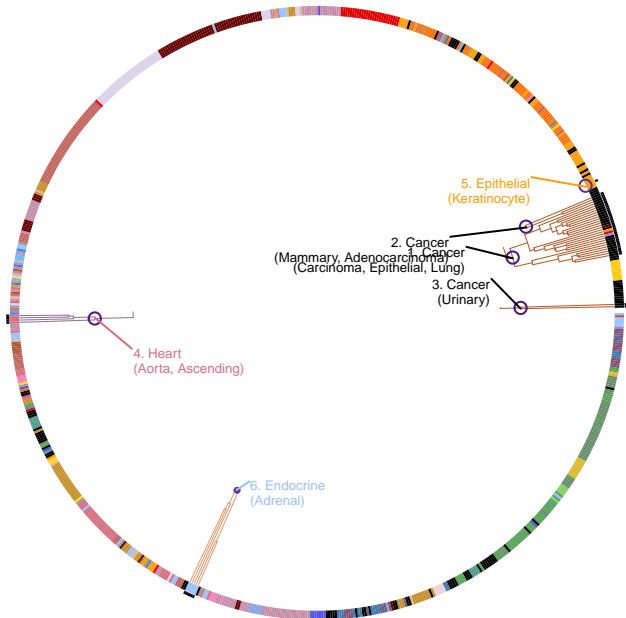

Waist circumference adjusted for BMI in smokers

28443625

19,276 European ancestry women, 16,408 European ancestry men, 973 European ancestry individuals, 1,701 African American/Afro-Caribbean ancestry women, 903 African American/Afro-Caribbean ancestry men, 10 Indian Asian ancestry women, 957 Indian Asian ancestry men, 267 Filipino ancestry women, 475 Hispanic/Latino ancestry women, 446 Hispanic/Latino ancestry men