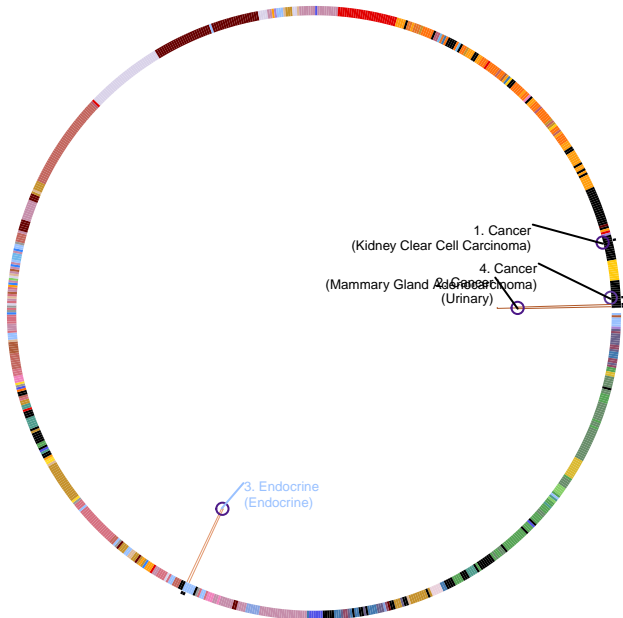

Height

19343178

12,611 European ancestry individuals