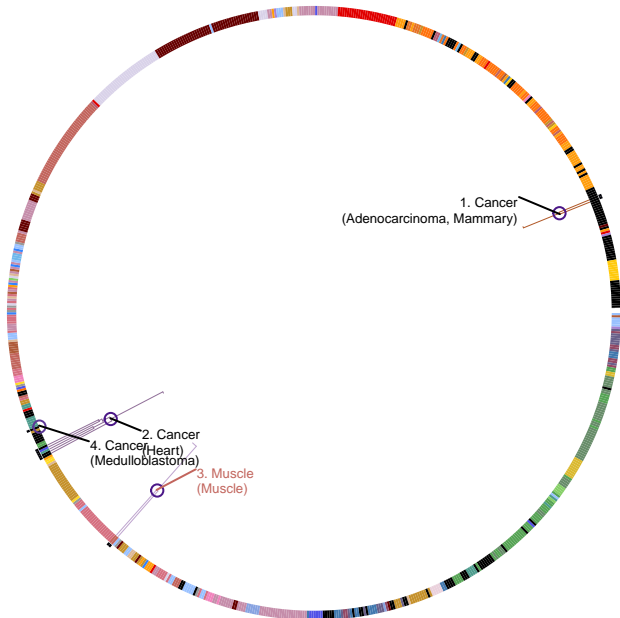

Diastolic blood pressure

28135244

140,886 European ancestry individuals