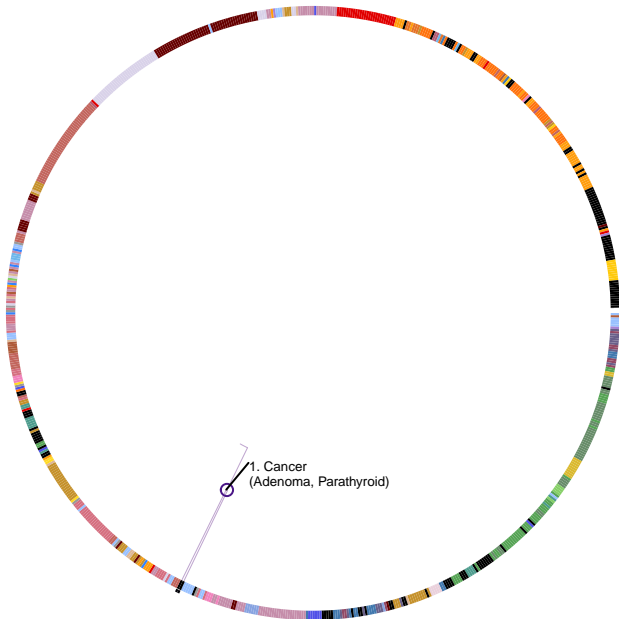

Childhood body mass index

26604143

34,744 European ancestry children