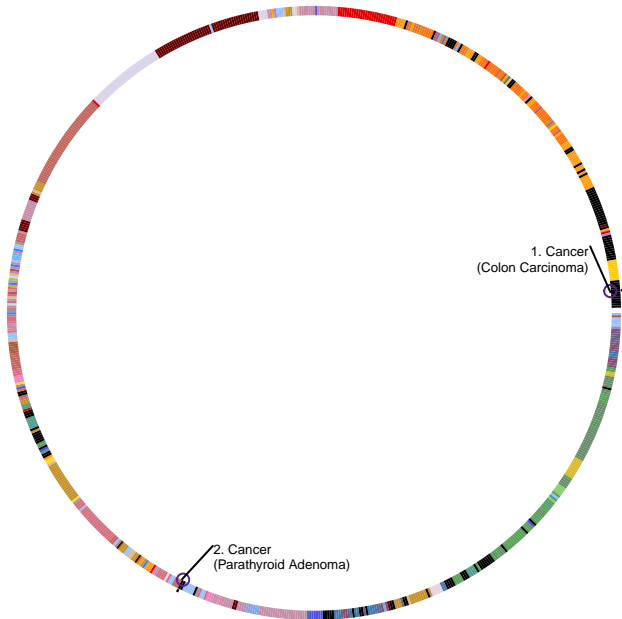

# Mean arterial pressure

26390057

31,516 East Asian ancestry individuals, 35,352 European ancestry individuals, 33,126 South Asian ancestry individuals