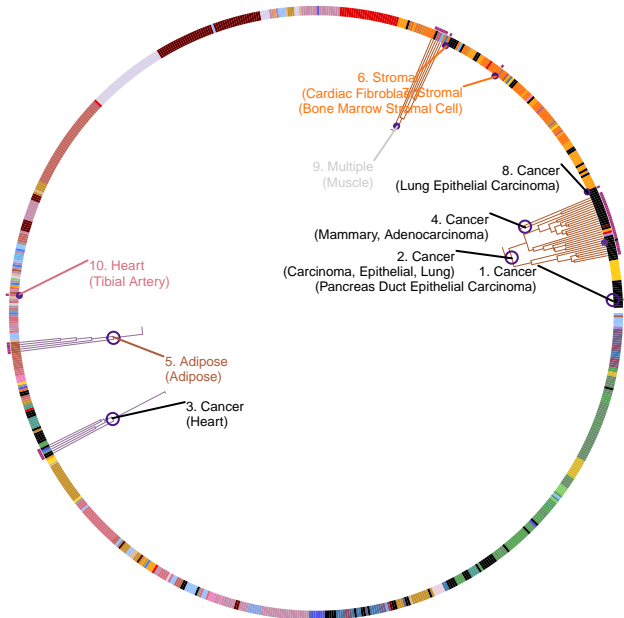

Waist circumference adjusted for BMI in non-smokers

28443625

77,113 European ancestry women, 47,319 European ancestry men, 4,856 European ancestry individuals, 8,799 African American/Afro-Caribbean ancestry women, 1,803 African American/Afro-Caribbean ancestry men, 1,020 Indian Asian ancestry women, 6,691 Indian Asian ancestry men, 1,526 Filipino ancestry women, 2,469 Hispanic/Latino ancestry women, 1,318 Hispanic/Latino ancestry men