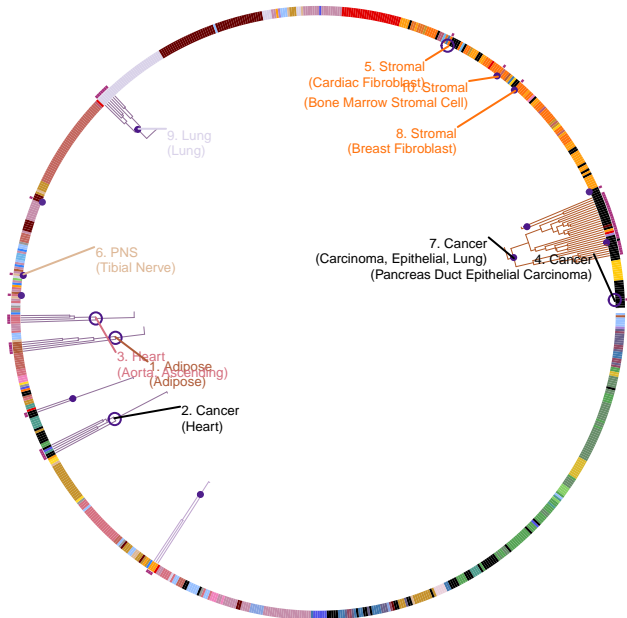

Waist circumference adjusted for BMI (joint analysis main effects and smoking interaction)

28443625

97,400 European ancestry women, 63,892 European ancestry men, 5,829 European ancestry individuals, 10,500 African American/Afro-Caribbean ancestry women, 2,706 African American/Afro-Caribbean ancestry men, 1,030 Indian Asian ancestry women, 7,648 Indian Asian ancestry men, 1,793 Filipino ancestry women, 2,944 Hispanic/Latino ancestry women, 1,764 Hispanic/Latino ancestry men