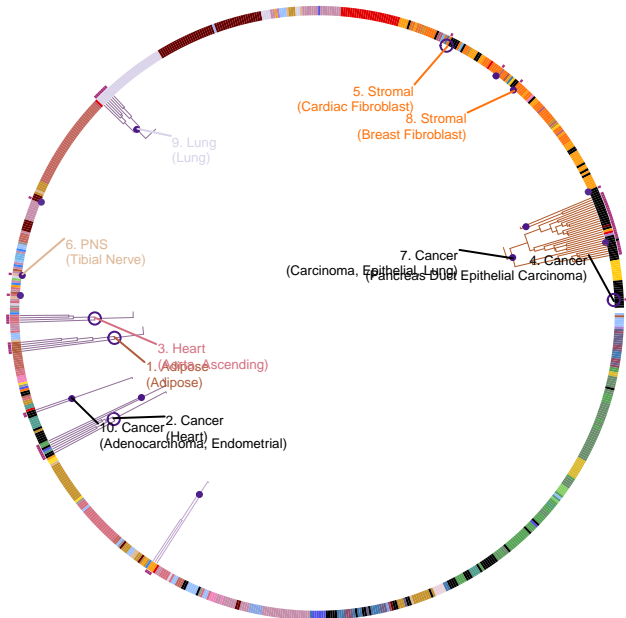

Waist circumference adjusted for BMI (adjusted for smoking behaviour)

28443625

97,400 European ancestry women, 63,892 European ancestry men, 5,829 European ancestry individuals, 10,500 African American/Afro-Caribbean ancestry women, 2,706 African American/Afro-Caribbean ancestry men, 1,030 Indian Asian ancestry women, 7,648 Indian Asian ancestry men, 1,793 Filipino ancestry women, 2,944 Hispanic/Latino ancestry women, 1,764 Hispanic/Latino ancestry men