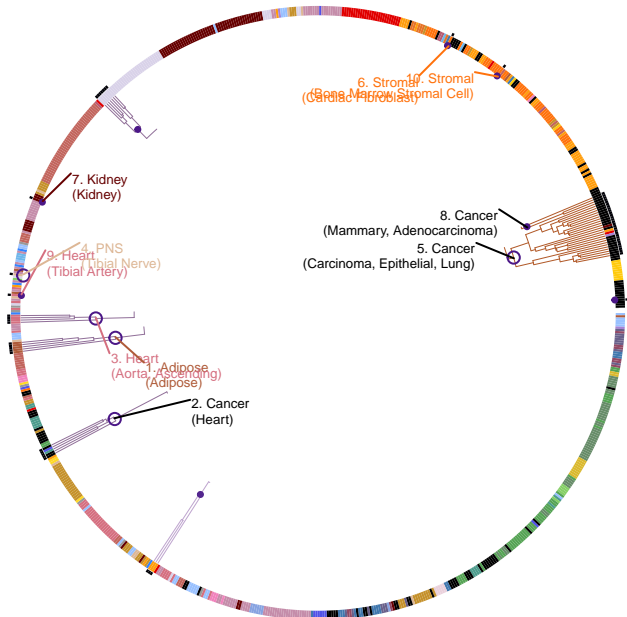

Waist circumference adjusted for body mass index

25673412

up to 56,910 European ancestry men, up to 86,570 European ancestry women