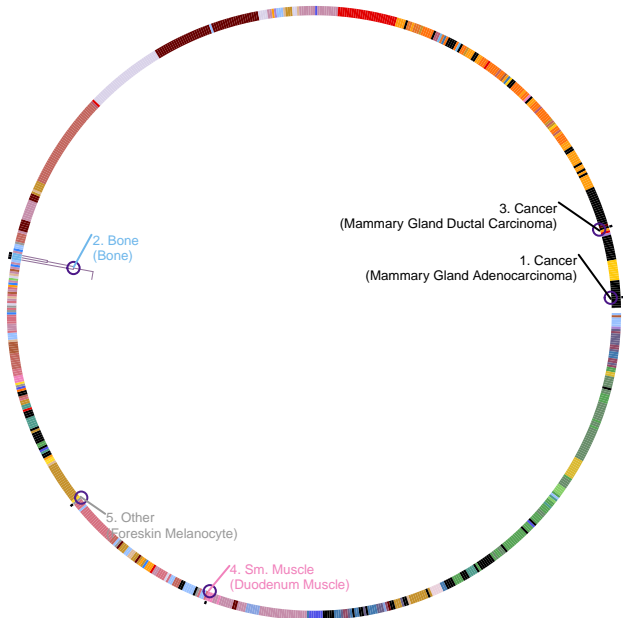

Sitting height ratio

25865494

3,545 African American individuals, 12,965 European ancestry women, 8,625 European ancestry men