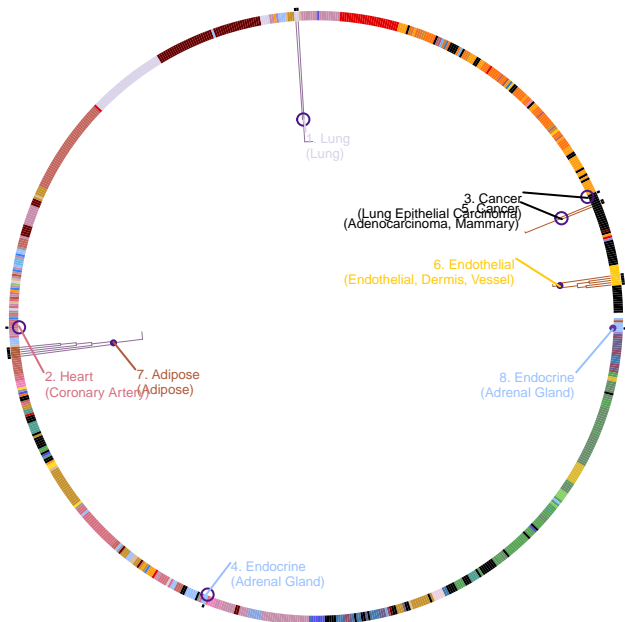

# Waist-to-hip ratio adjusted for BMI x sex interaction

26426971

up to 113,720 European ancestry men, up to 138,655 European ancestry women