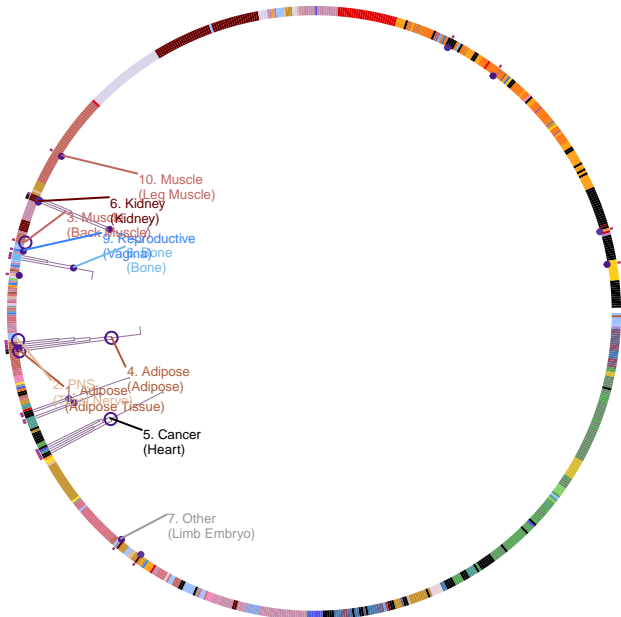

# Waist-to-hip ratio adjusted for body mass index

25673412

up to 56,910 European ancestry men, up to 86,570 European ancestry women