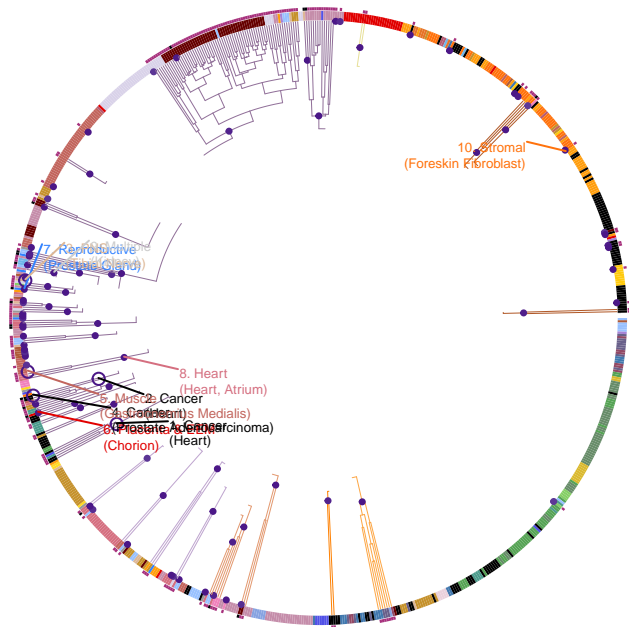

Systolic blood pressure

30578418

365,998 European ancestry individuals, 63,490 African ancestry individuals, 22,802 Hispanic individuals, 4,792 Asian ancestry individuals, 2,695 Native American ancestry individuals