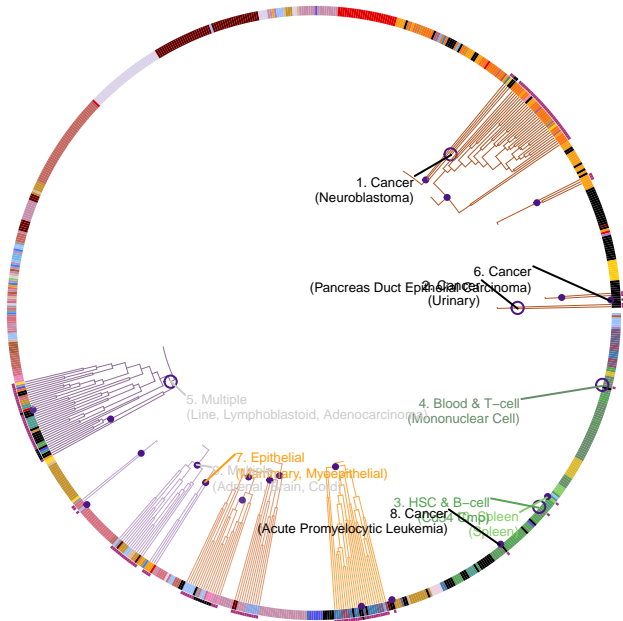

Height
25429064

36,227 East Asian ancestry individuals