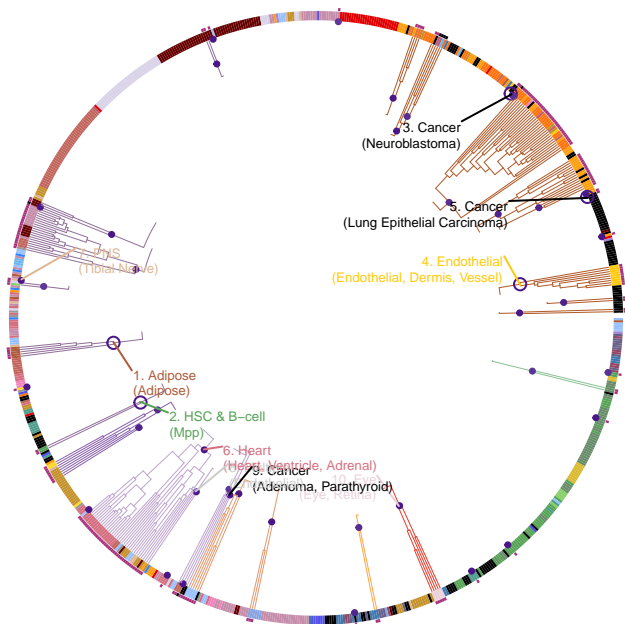

Waist circumference adjusted for BMI in active individuals

28448500

1,957 African American women, 1,773 Filipino ancestry women, 305 Indian ancestry women, 67,139 European ancestry women, 1,206 African American men, 2,029 Indian ancestry men, 43,100 European ancestry men, at least 4,819 European ancestry individuals