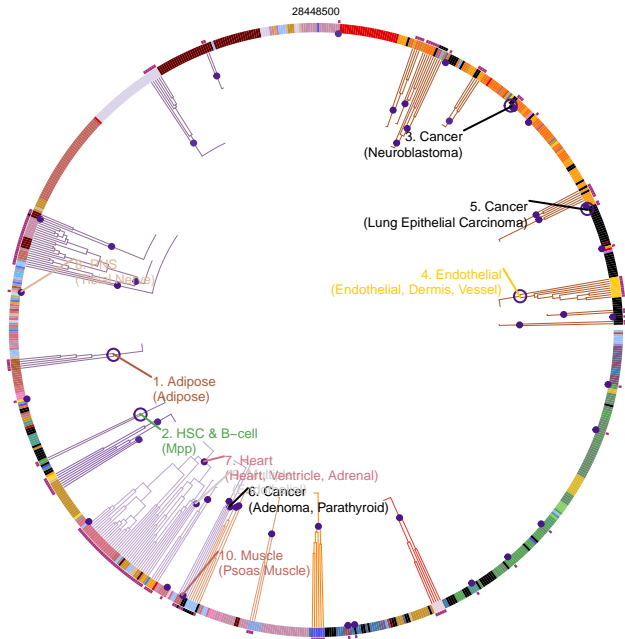

Waist circumference adjusted for BMI (joint analysis main effects and physical activity interaction)

2,518 African American women, 85,730 European ancestry women, 1,773 Filipino ancestry women, 1,030 Indian ancestry women, 1,457 African American men, 54,792 European ancestry men, 7,648 Indian ancestry men, 5,527 European ancestry individuals