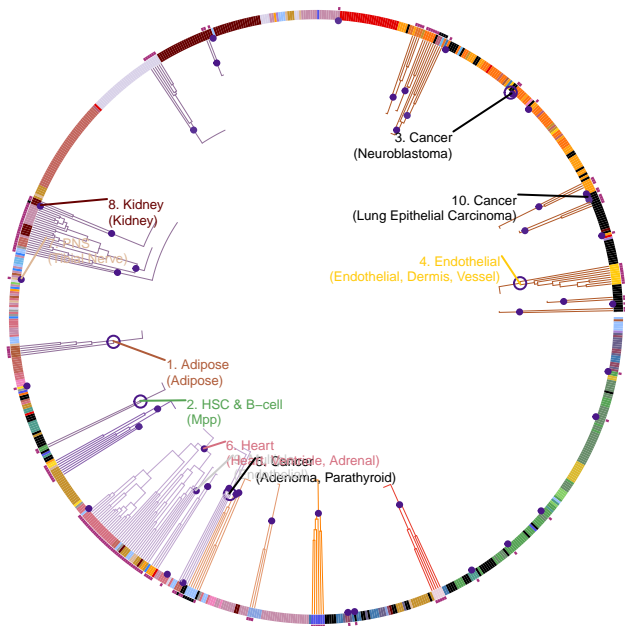

Waist circumference adjusted for body mass index

28448500

2,518 African American women, 85,730 European ancestry women, 1,773 Filipino ancestry women, 1,030 Indian ancestry women, 1,457 African American men, 54,792 European ancestry men, 7,648 Indian ancestry men, 5,527 European ancestry individuals