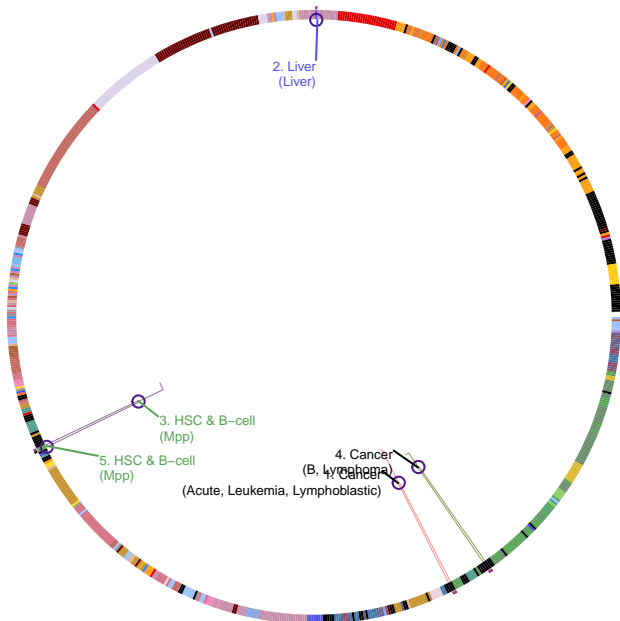

Mean corpuscular volume

20139978

14,364 Japanese ancestry individuals