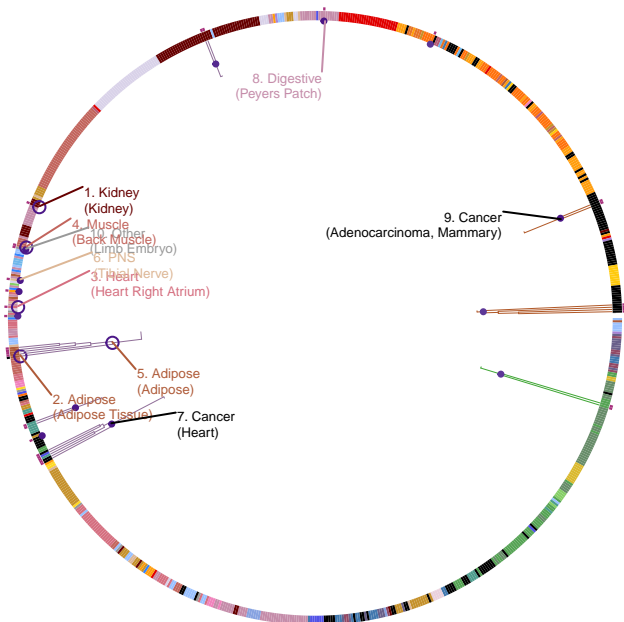

# Waist-to-hip ratio adjusted for BMI in active individuals

28448500

1,957 African American women, 1,421 Filipino ancestry women, 305 Indian ancestry women, 65,539 European ancestry women, 1,206 African American men, 2,029 Indian ancestry men, 41,673 European ancestry men, 4,819 European ancestry individuals