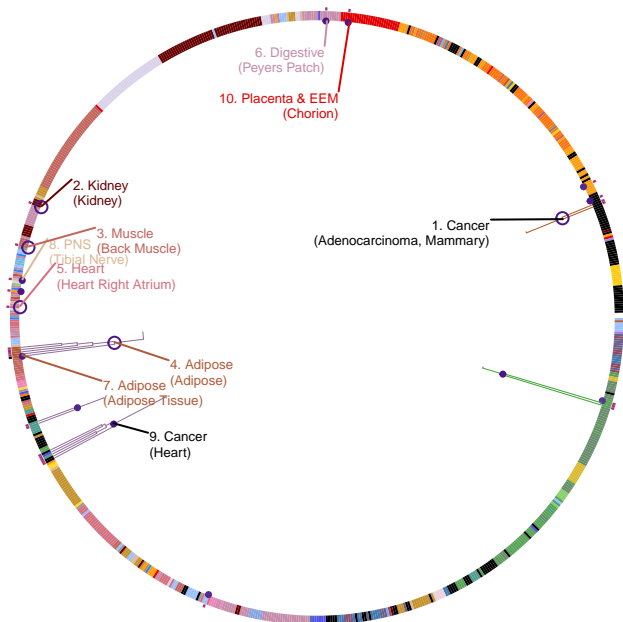

# Waist-to-hip ratio adjusted for body mass index

28448500

2,518 African American women, 83,707 European ancestry women, 1,773 Filipino ancestry women, 1,030 Indian ancestry women, 1,457 African American men, 52,993 European ancestry men, 7,648 Indian ancestry men, 5,527 European ancestry individuals