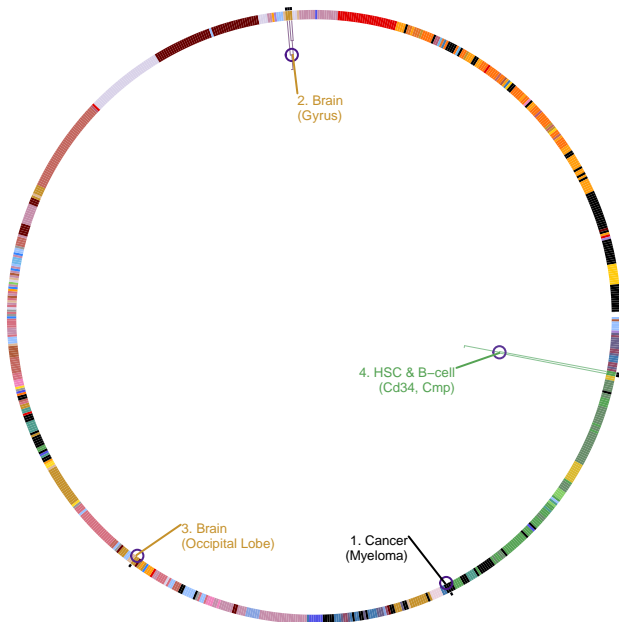

Intelligence

28530673

up to 58,799 European ancestry adults, up to 19,509 European ancestry children