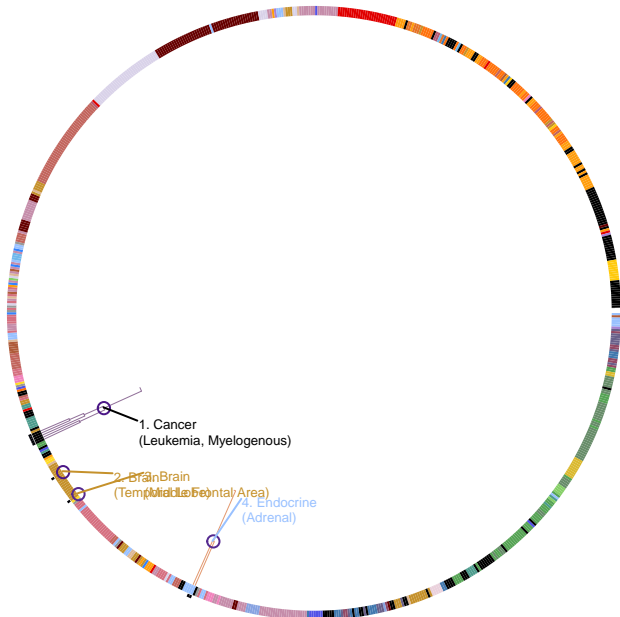

Post bronchodilator FEV1/FVC ratio

26634245

10,094 European ancestry current and former smoker individuals, 3,260 African American current and former smoker individuals, 178 current and former smoker individuals