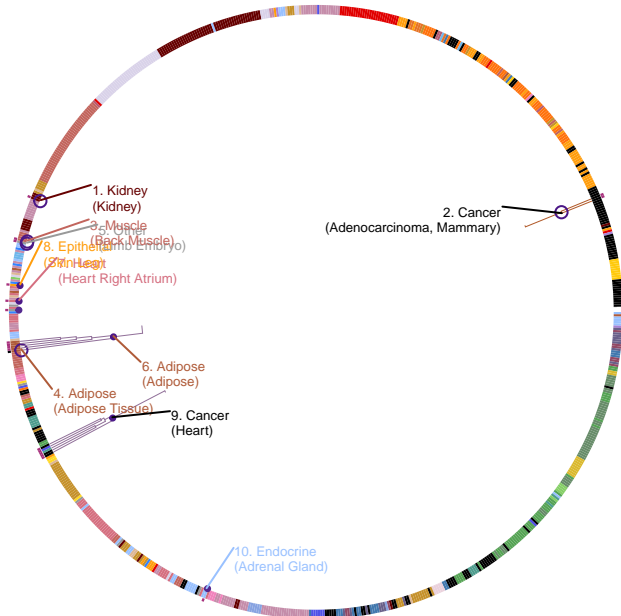

Waist-to-hip ratio adjusted for BMI (joint analysis for main effect and physical activity interaction)

28448500

2,518 African American women, 83,707 European ancestry women, 1,773 Filipino ancestry women, 1,030 Indian ancestry women, 1,457 African American men, 52,993 European ancestry men, 7,648 Indian ancestry men, 5,527 European ancestry individuals