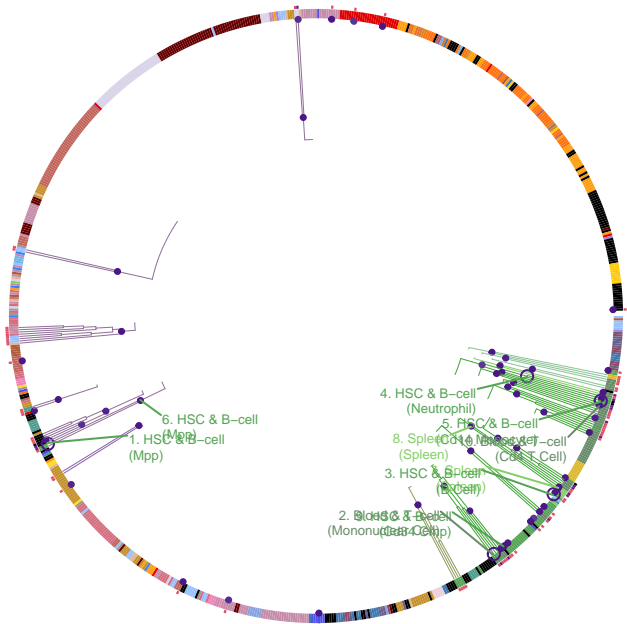

White blood cell count

27863252

172,435 European ancestry individuals