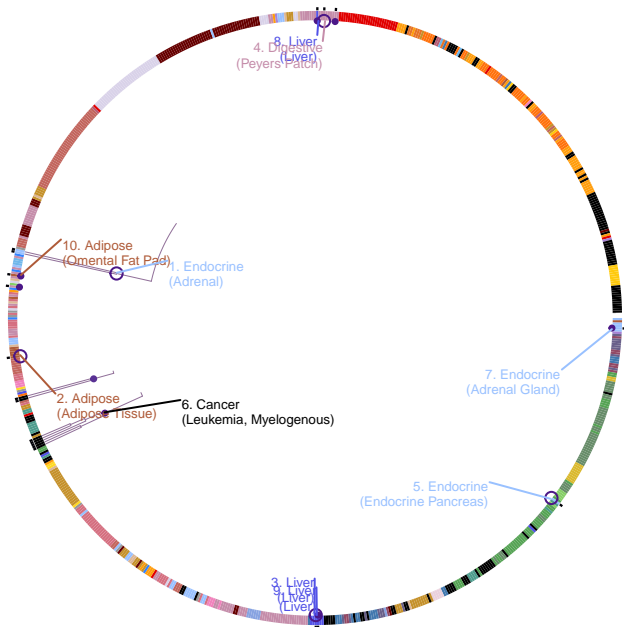

High density lipoprotein cholesterol levels

29403010

70,657 Japanese ancestry individuals