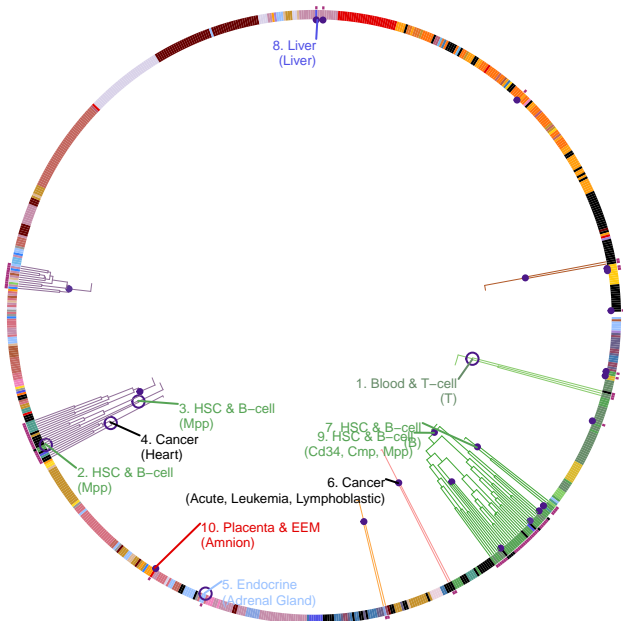

Red blood cell count

29403010

108,794 Japanese ancestry individuals