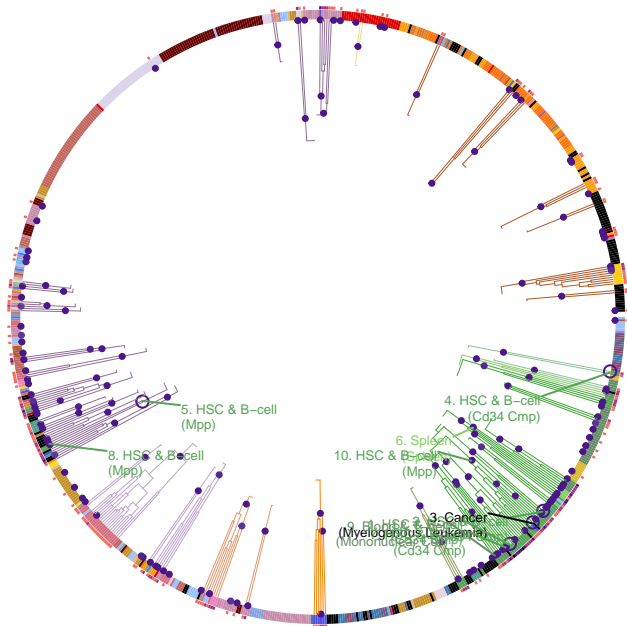

# Platelet distribution width

27863252

164,433 European ancestry individuals