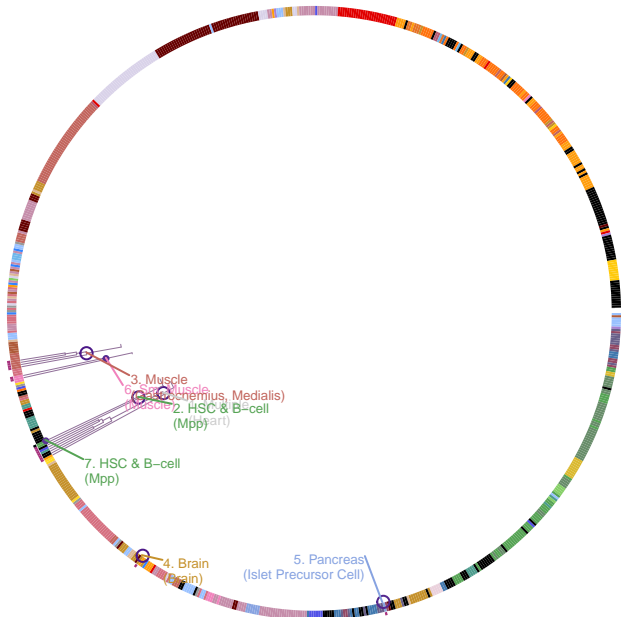

Cognitive performance

30038396

257,841 European ancestry individuals