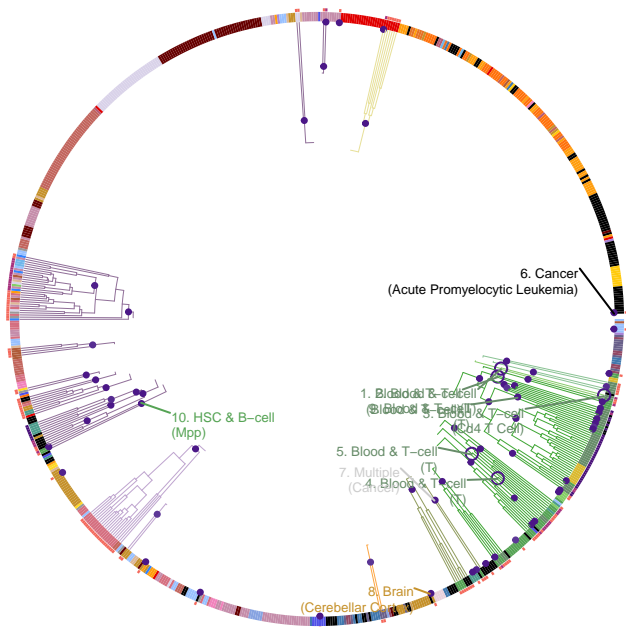

Lymphocyte percentage of white cells

27863252

171,748 European ancestry individuals