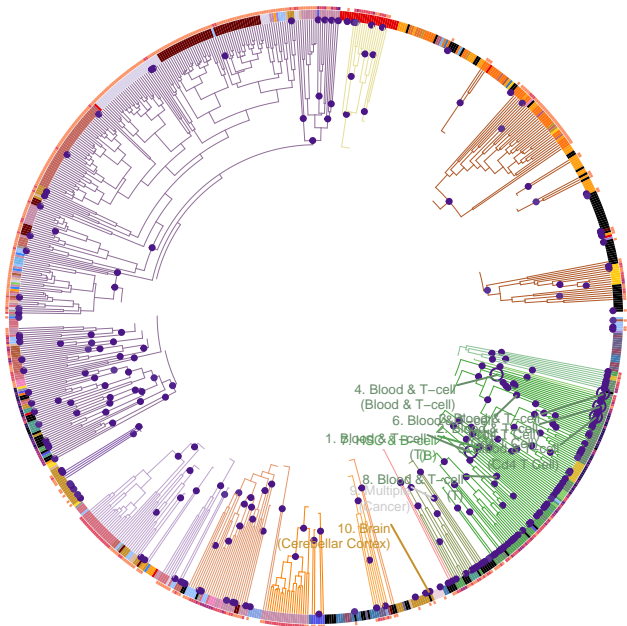

Lymphocyte counts

27863252

171,643 European ancestry individuals